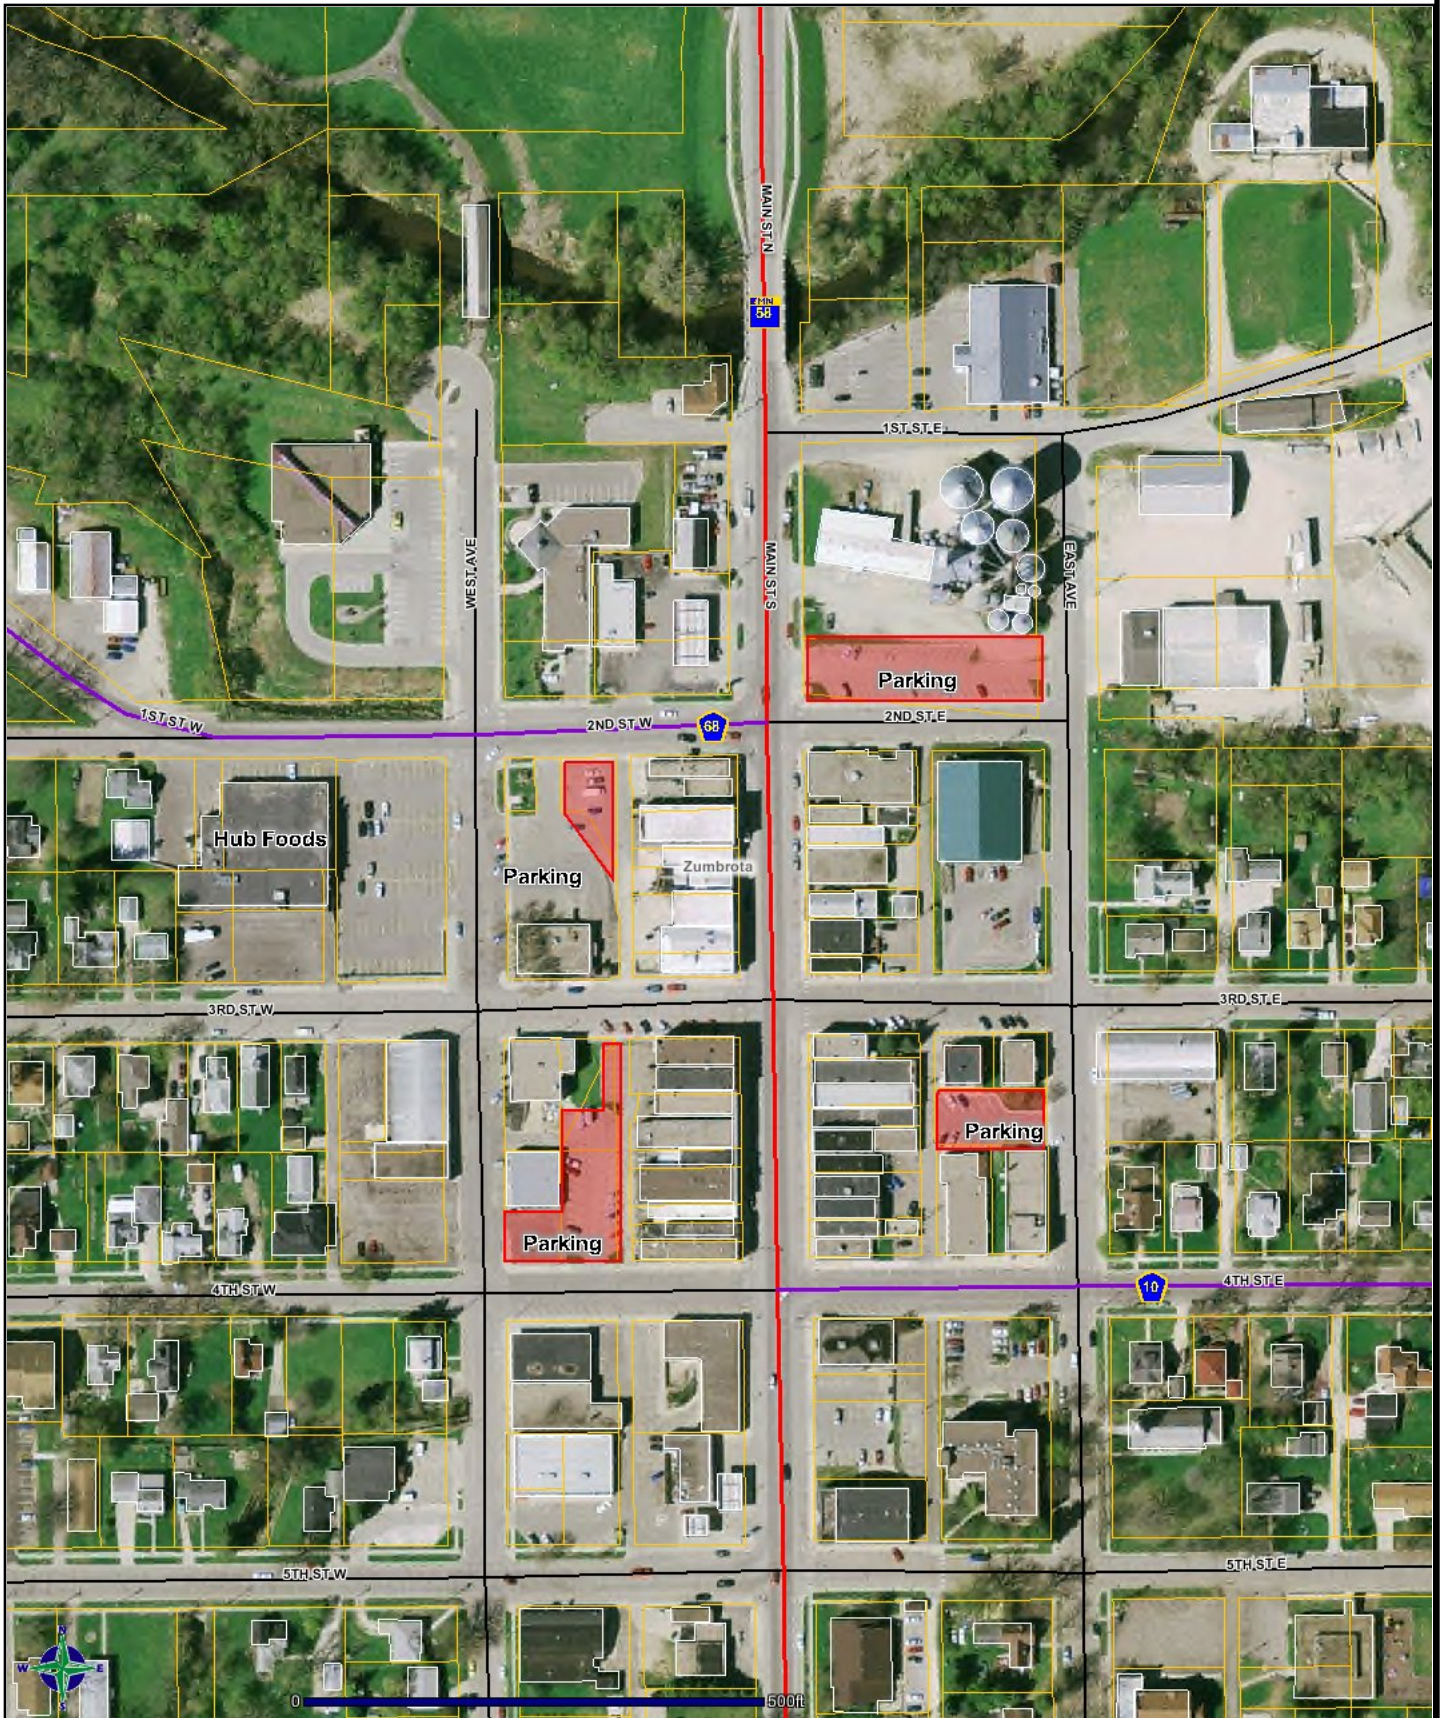

Public Parking

Downtown Zumbrota

DISCLAIMER: This map is neither a legally recorded map nor a survey and is not intended to be used as one. This map is a compilation of records, information and data located in various city, county, state and federal offices and other sources regarding the area shown, and is to be used for reference purposes only.
SOURCES: Goodhue County, MN; Plansight LLC; Spring 2008 for County Parcel Data; Aerial Imagery as noted