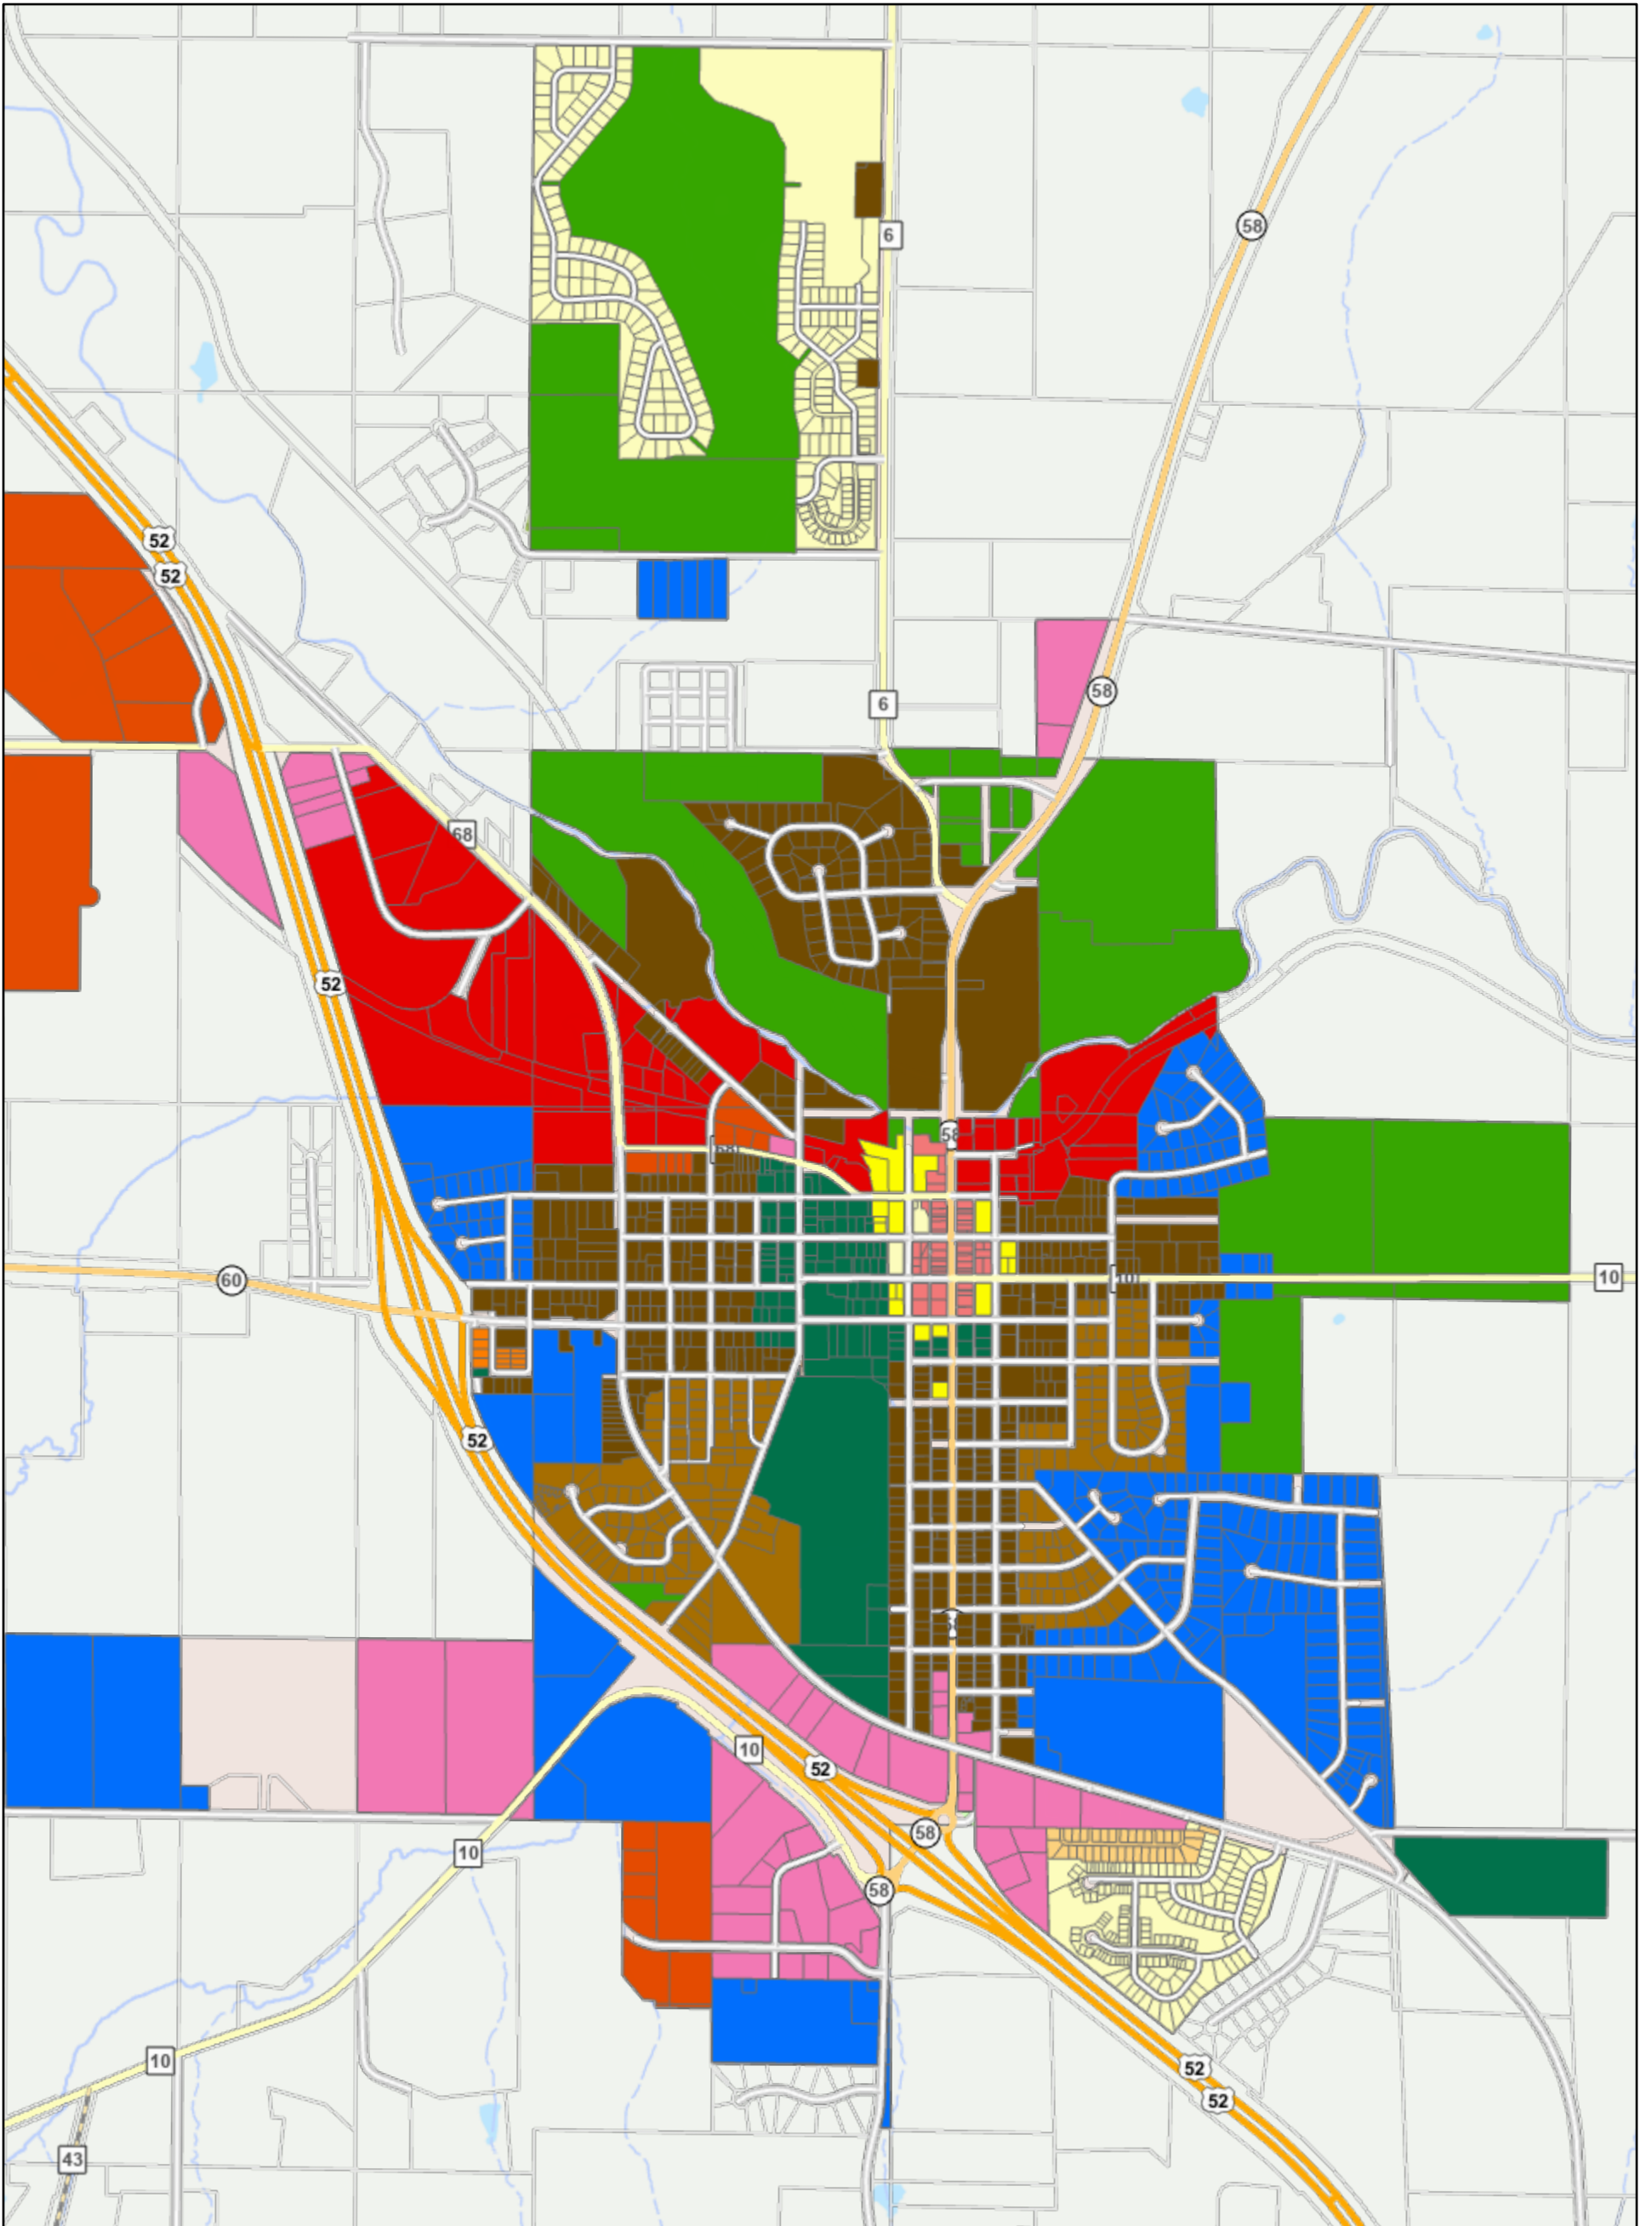

City of Zumbrota Zoning Map

10/29/2024, 7:42:12 AM

- Zoning**
- AGRICULTURE
 - COMMERCIAL 1
 - COMMERCIAL 1A
 - COMMERCIAL 2
 - INDUSTRIAL 1
 - INDUSTRIAL 2
 - PLANNED URBAN DEVELOPMENT
 - PLANNED URBAN DEVELOPMENT - HIGH DENSITY RESIDENTIAL
 - RESIDENTIAL HOME MANUFACTURED - PLANNED URBAN DEVELOPMENT
 - RESIDENTIAL 1

- RESIDENTIAL 1A
 - RESIDENTIAL 2
 - RESIDENTIAL 3
- Goodhue County Roads**
- CEM; ; OCTY; OCRLN; CTRLN
 - CSAHG; CRG
 - CSAHP; CRP
 - SHWY
 - USHWY
 - Parcels